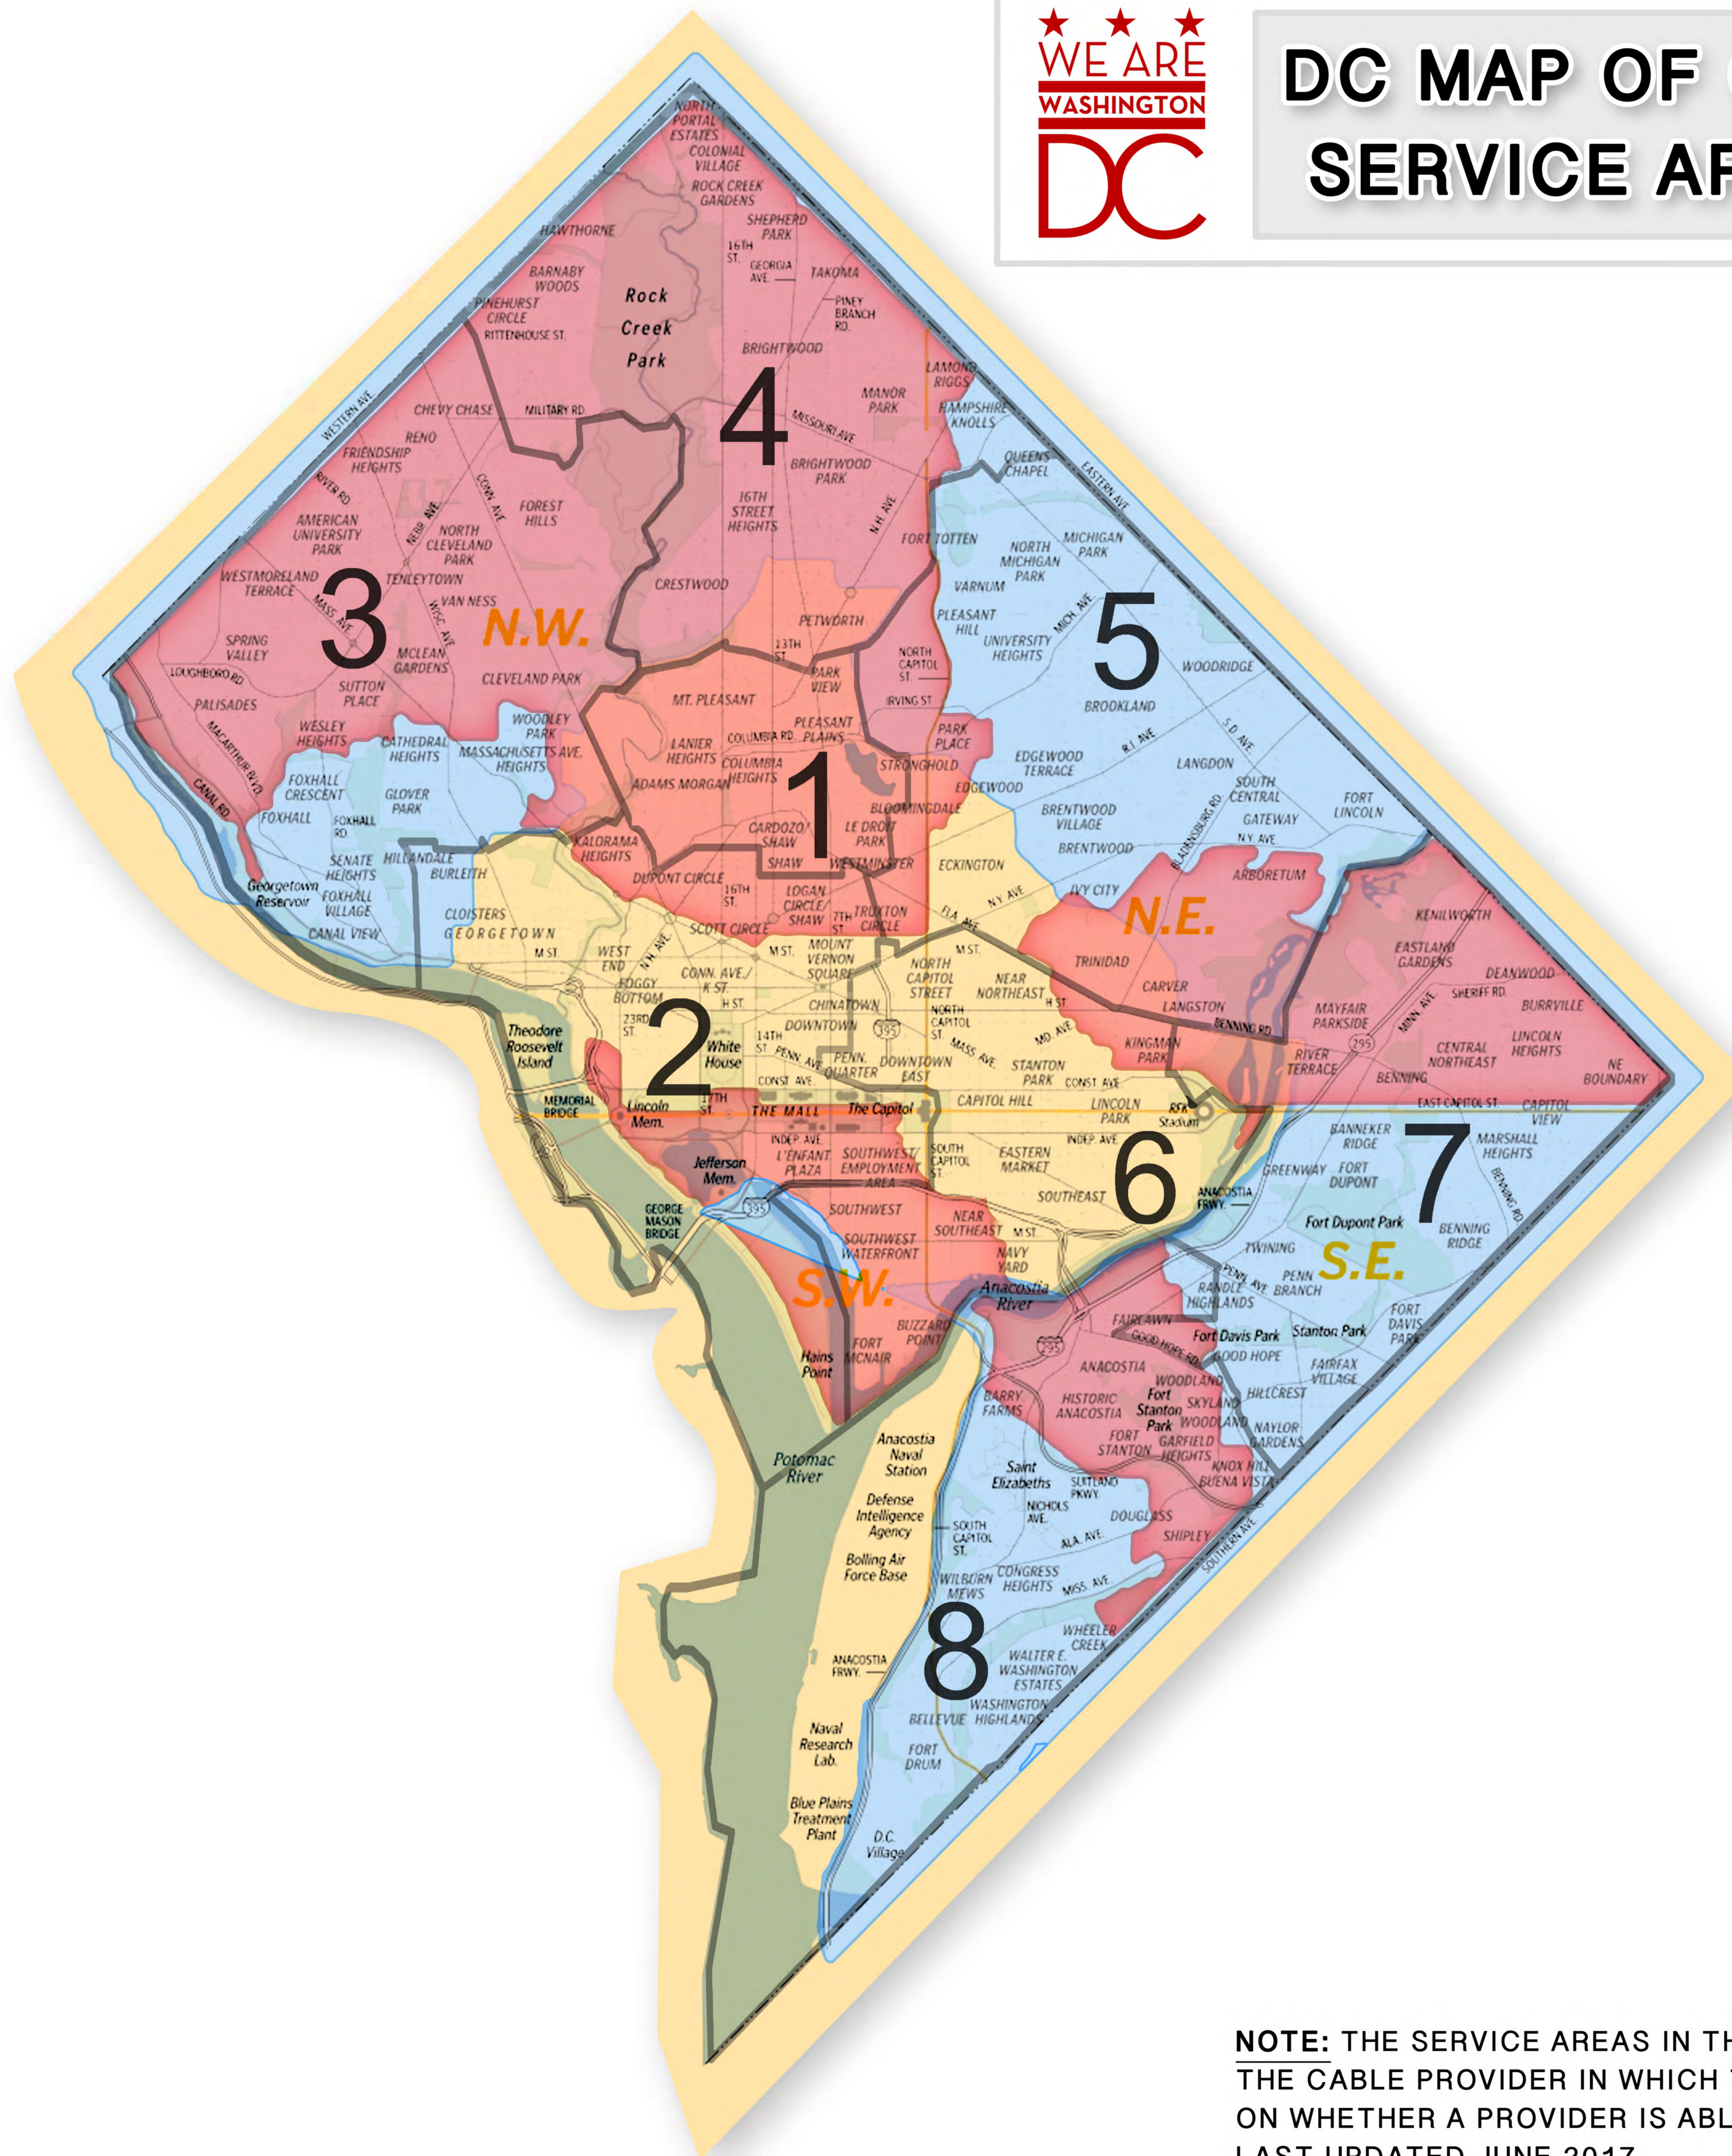

# DC MAP OF CABLE TELEVISION SERVICE AREA BY PROVIDER

**NOTE:** THE SERVICE AREAS IN THIS MAP ARE NOT EXACT. CUSTOMERS SHOULD CONTACT THE CABLE PROVIDER IN WHICH THEY ARE INTERESTED FOR THE MOST UP-TO-DATE INFORMATION ON WHETHER A PROVIDER IS ABLE TO SERVICE A PARTICULAR LOCATION.  
 LAST UPDATED JUNE 2017